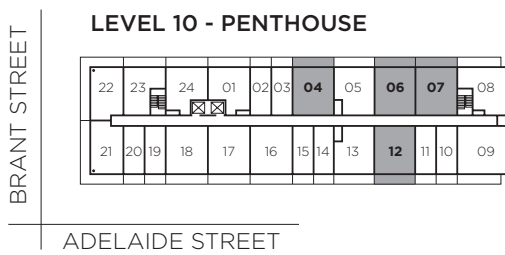

OAK 3
 06 - 1,173 SQ.FT. 04 - 1,194 SQ.FT. 07 - 1,195 SQ.FT.
 TWO BEDROOM OPTION B
 MAIN LEVEL

ALL SIZES AND SPECIFICATIONS ARE SUBJECT TO CHANGE WITHOUT NOTICE. E&O.E.

The Brant Park

OAK 3

06 - 1,173 SQ.FT. 04 - 1,194 SQ.FT. 07 - 1,195 SQ.FT.
TWO BEDROOM OPTION B