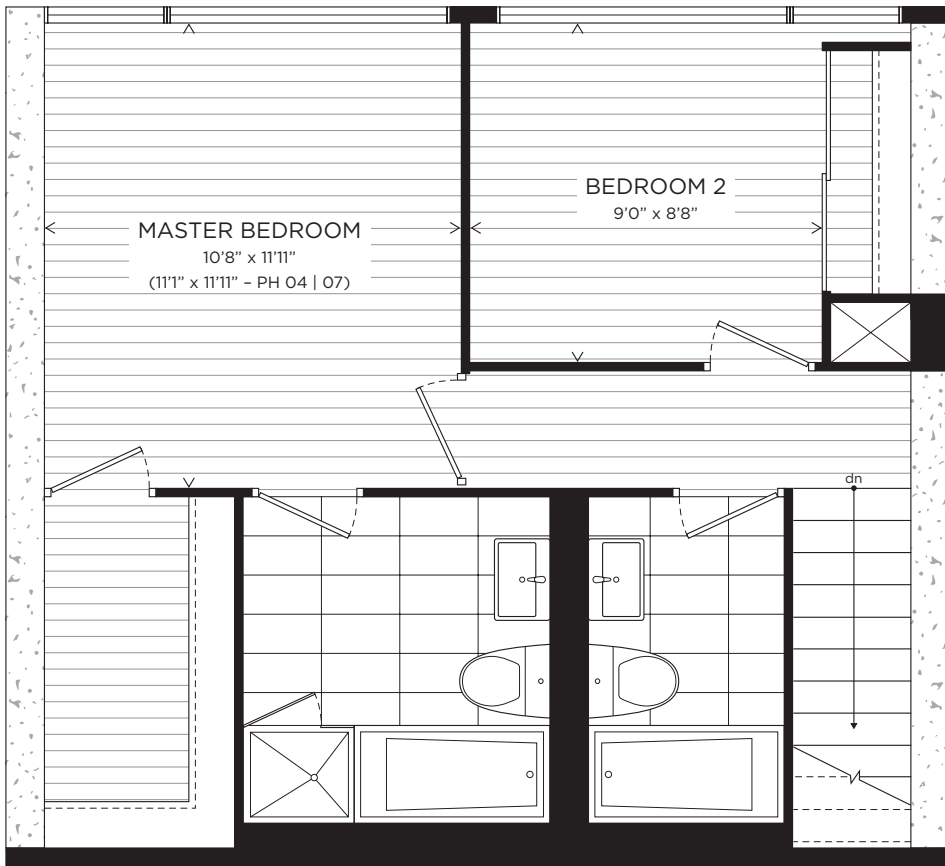

OAK 3

06 - 1,173 SQ.FT. 04 - 1,194 SQ.FT. 07 - 1,195 SQ.FT.
TWO BEDROOM OPTION B

UPPER LEVEL

ALL SIZES AND SPECIFICATIONS ARE SUBJECT TO CHANGE WITHOUT NOTICE. E&O.E.

The Brant Park