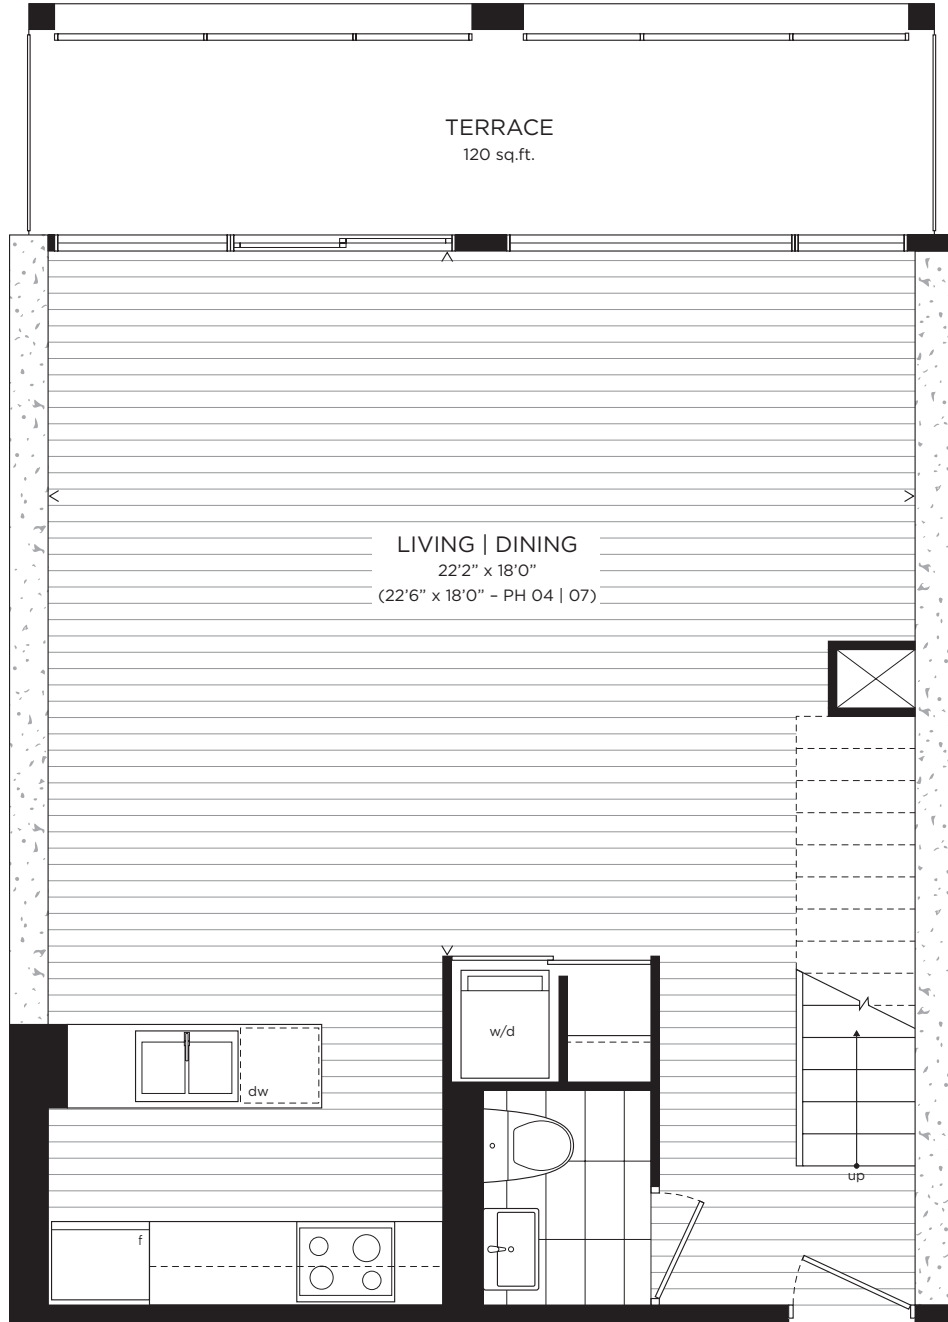

OAK 3
 06 - 1,173 SQ.FT. 04 - 1,194 SQ.FT. 07 - 1,195 SQ.FT.
 TWO BEDROOM OPTION B
 MAIN LEVEL

ALL SIZES AND SPECIFICATIONS ARE SUBJECT TO CHANGE WITHOUT NOTICE. E&O.E.

The Brant Park

OAK 3

06 - 1,173 SQ.FT. 04 - 1,194 SQ.FT. 07 - 1,195 SQ.FT.
TWO BEDROOM OPTION B