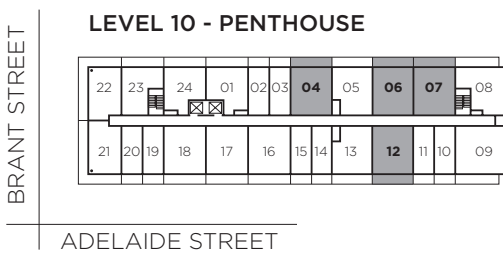

OAK 3

06 - 1,173 SQ.FT. 04 - 1,194 SQ.FT. 07 - 1,195 SQ.FT.
TWO BEDROOM OPTION B

UPPER LEVEL

ALL SIZES AND SPECIFICATIONS ARE SUBJECT TO CHANGE WITHOUT NOTICE. E&O.E.

The Brant Park