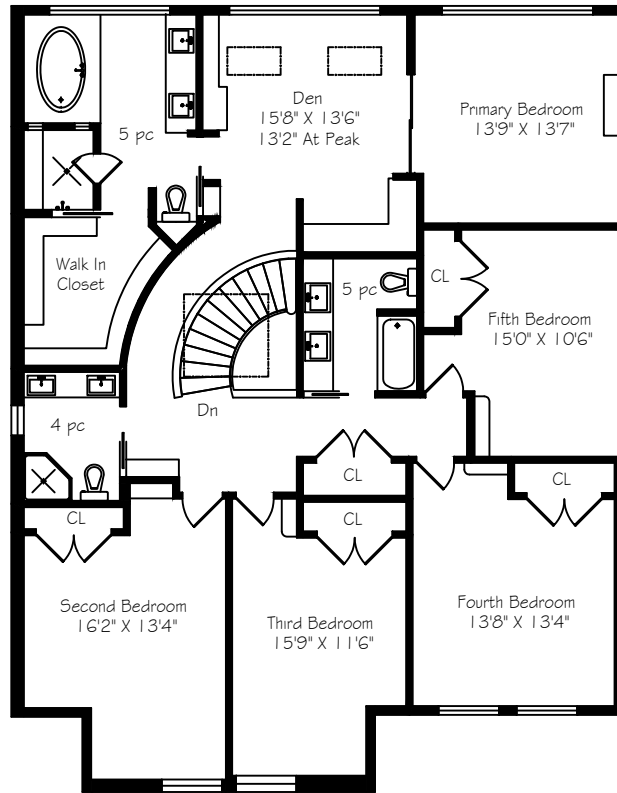

Second Floor
2018 Square Feet