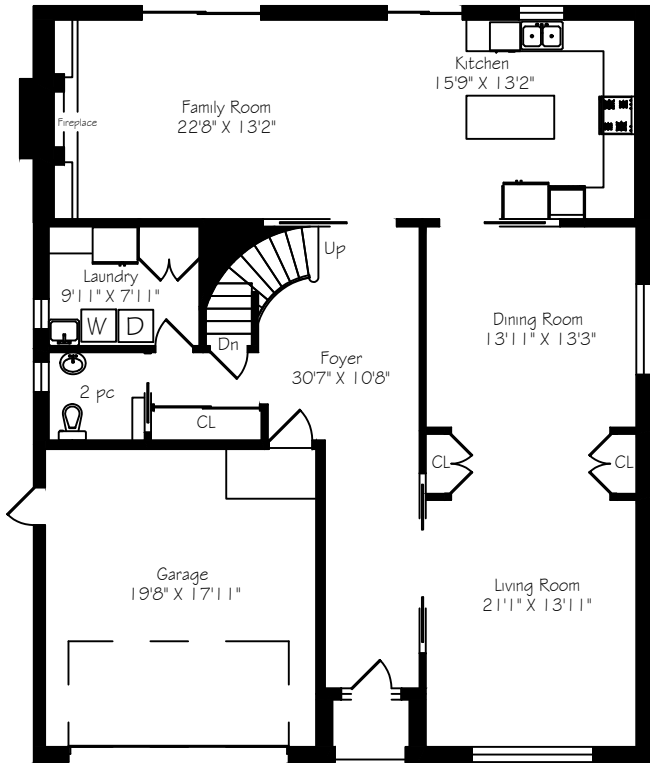

32 Apollo Drive

Main Floor
1634 Square Feet
+ 390 Garage