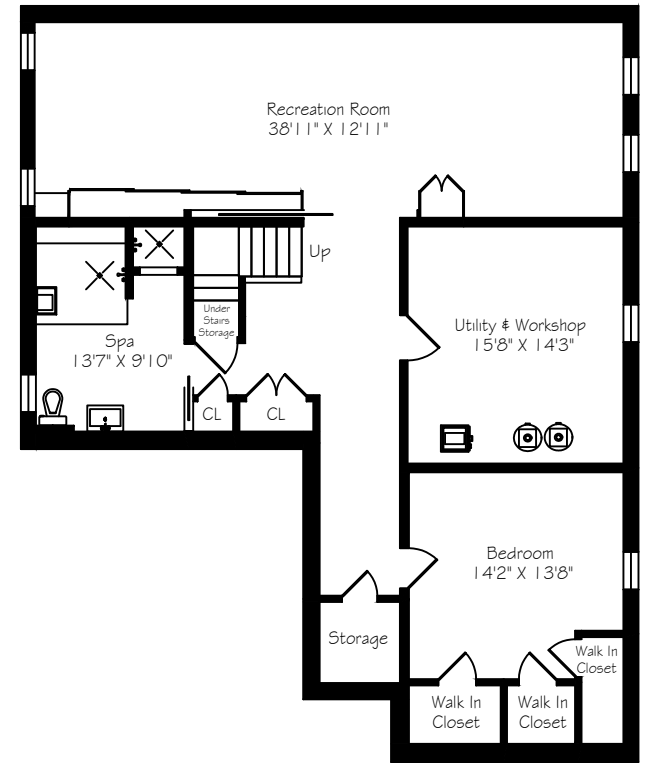

Lower Level
1634 Square Feet