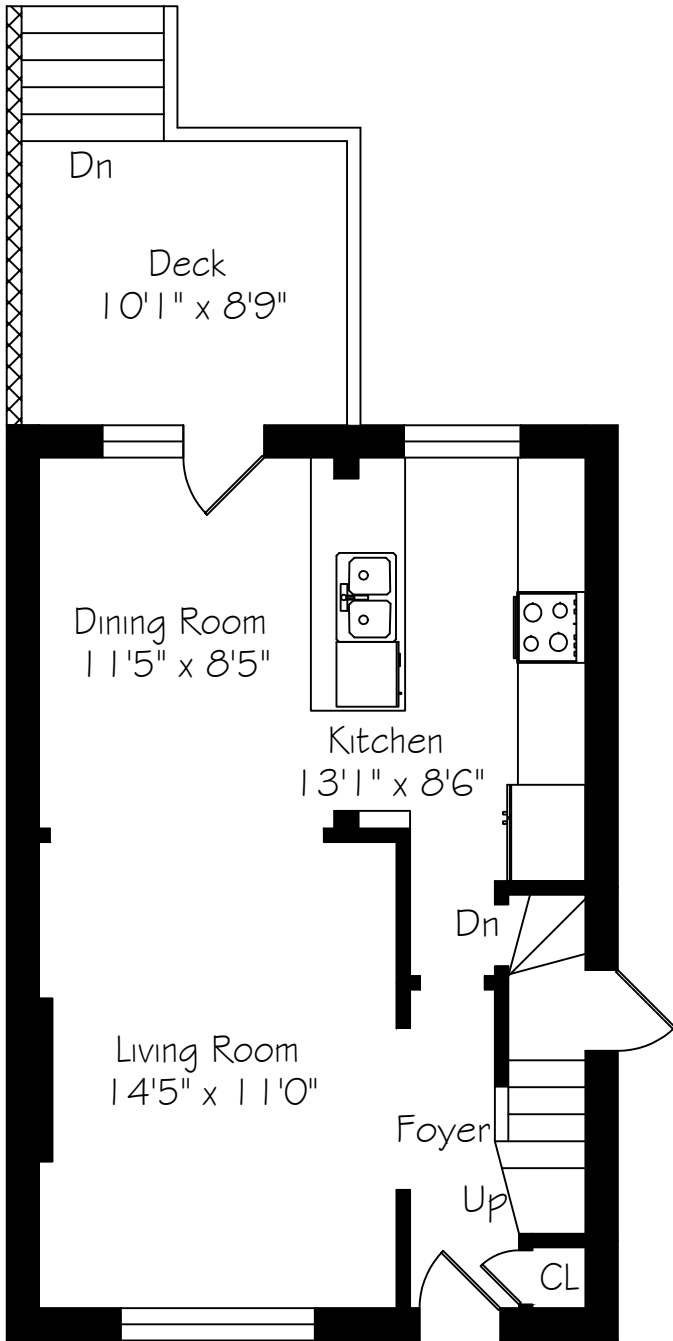

150 Sutherland Drive

Measurements and Calculations are approximate
To be used as guidelines only
www.measuredup.ca

Main Floor
520 Square Feet

Second Floor
520 Square Feet

Lower Level
520 Square Feet