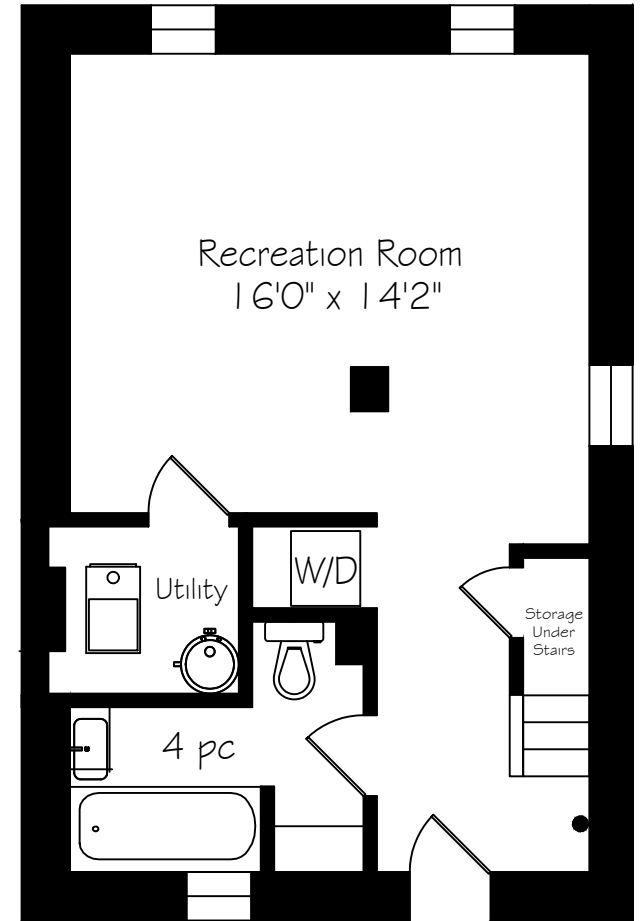

150 Sutherland Drive

Measurements and Calculations are approximate
To be used as guidelines only
www.measuredup.ca

Main Floor
520 Square Feet

Second Floor
520 Square Feet

Lower Level
520 Square Feet