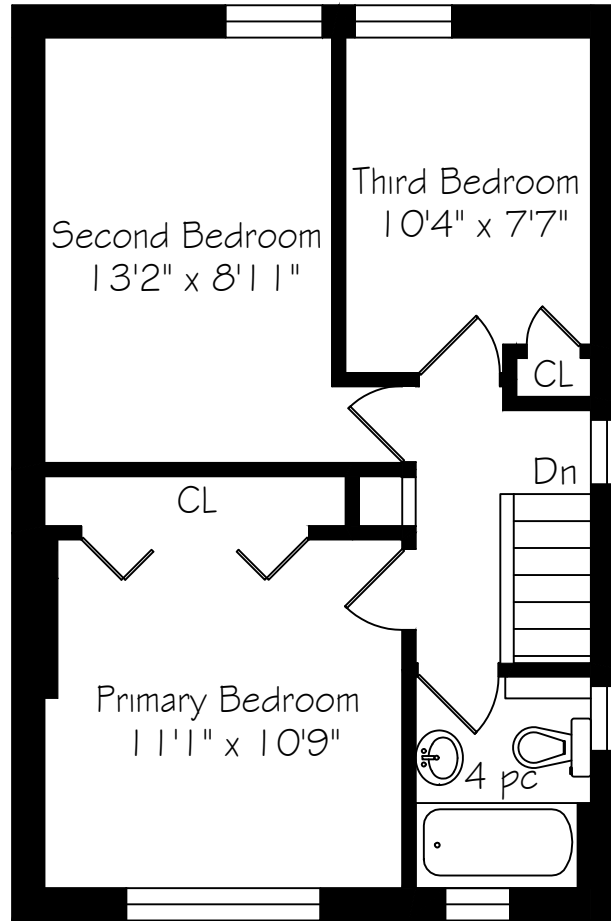

150 Sutherland Drive

Measurements and Calculations are approximate
To be used as guidelines only
www.measuredup.ca

Main Floor
520 Square Feet

Second Floor
520 Square Feet

Lower Level
520 Square Feet