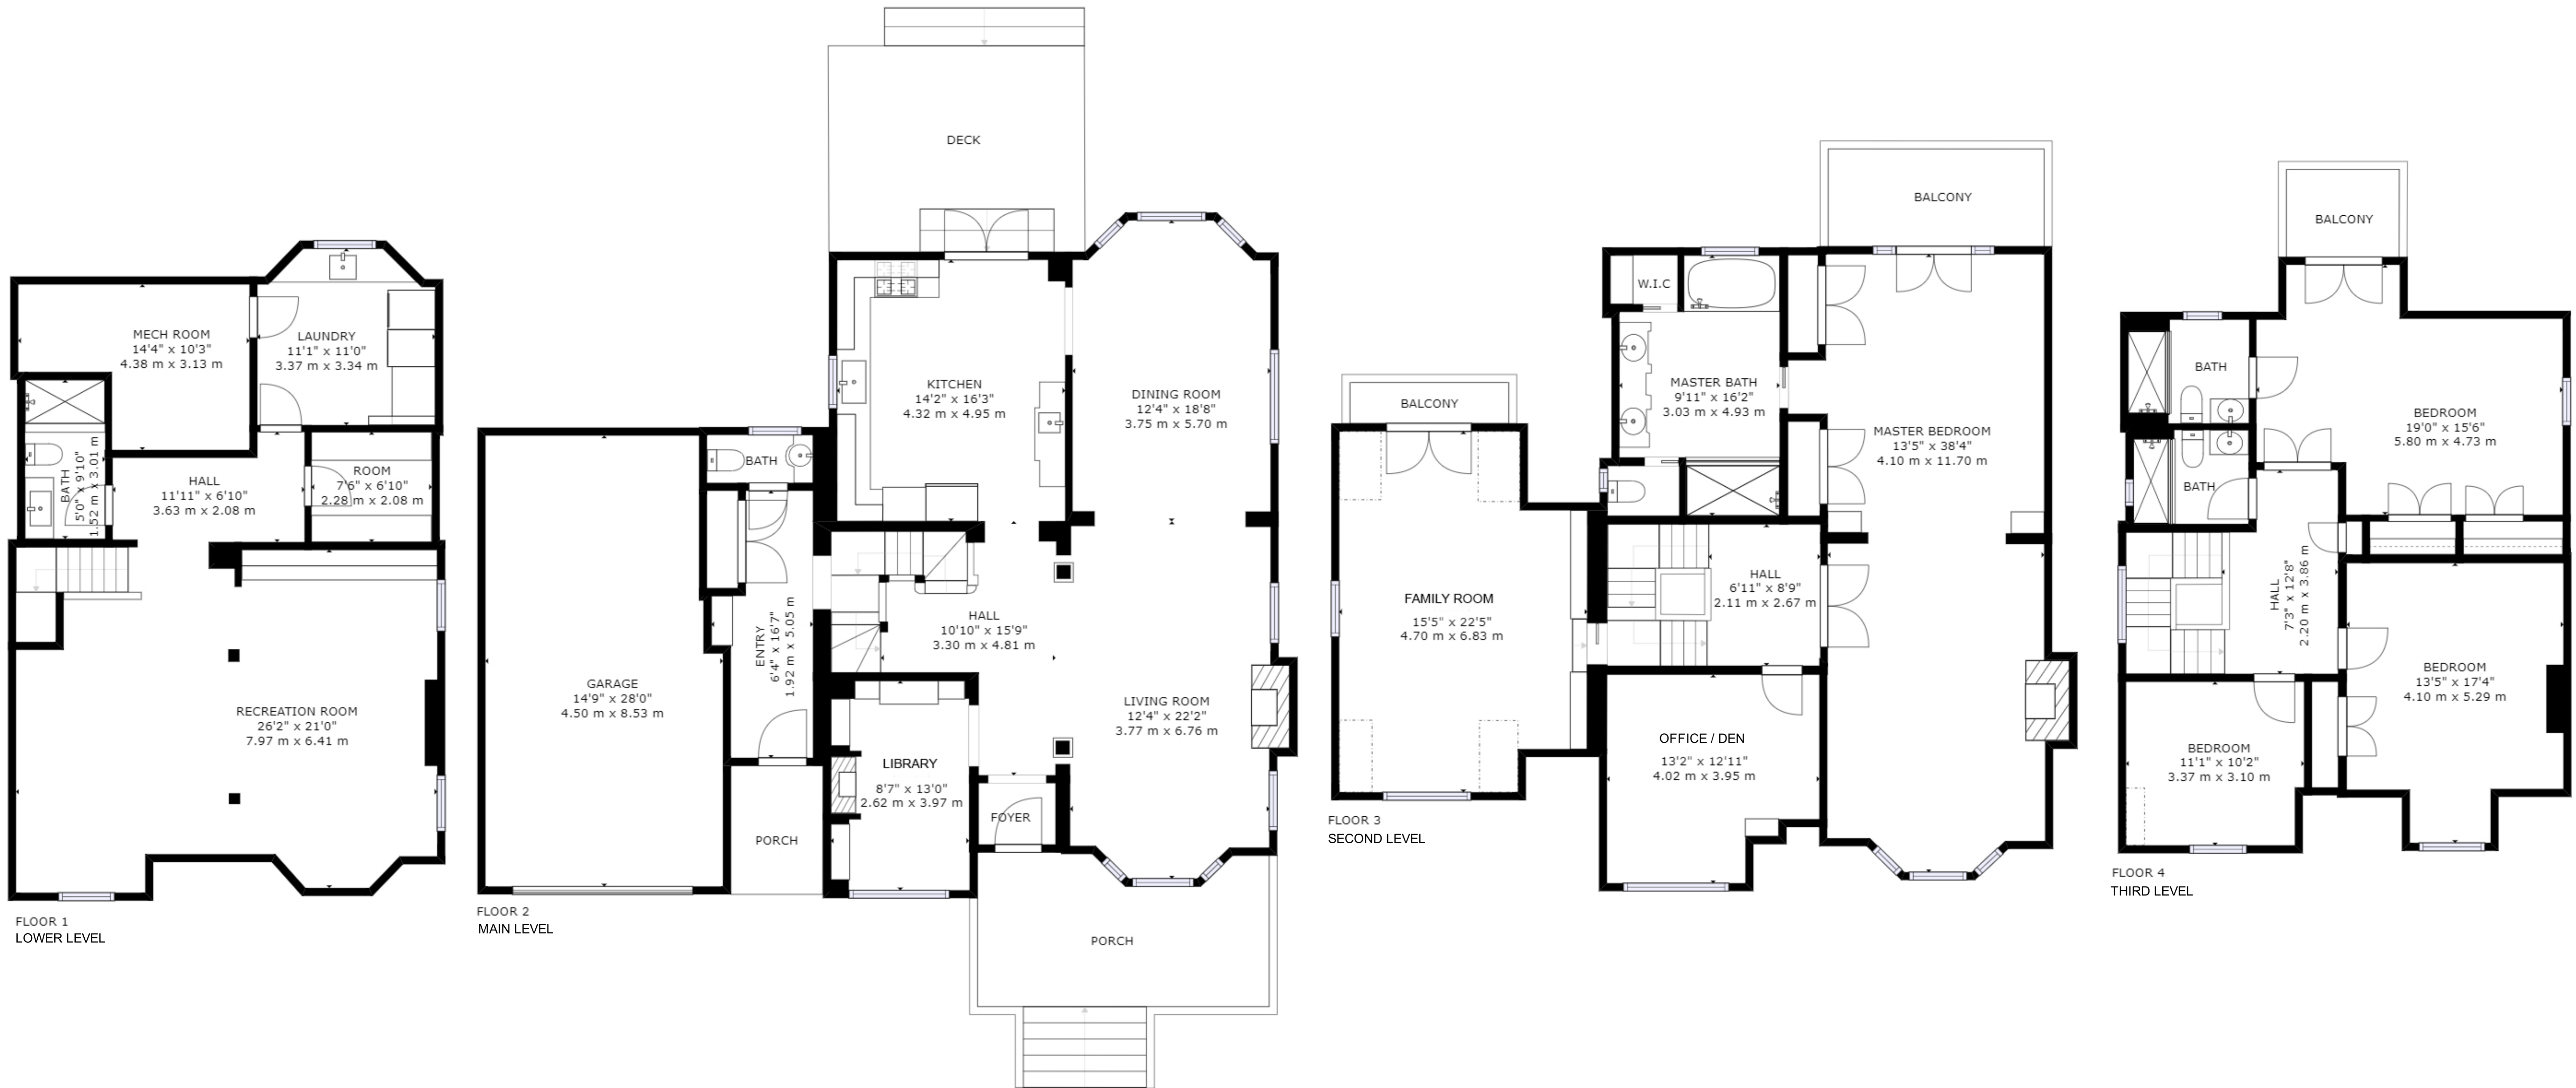

# 56 Maple Avenue

GROSS INTERNAL AREA  
 FLOOR 1: 963 sq ft, 89 m<sup>2</sup>, FLOOR 2: 1194 sq ft, 111 m<sup>2</sup>  
 FLOOR 3: 1300 sq ft, 121 m<sup>2</sup>, FLOOR 4: 854 sq ft, 79 m<sup>2</sup>  
 EXCLUDED AREAS: , REDUCED HEADROOM BELOW 1.5M: 46 sq ft, 4 m<sup>2</sup>  
 TOTAL: 4310 sq ft, 400 m<sup>2</sup>  
 SIZES AND DIMENSIONS ARE APPROXIMATE, ACTUAL MAY VARY.